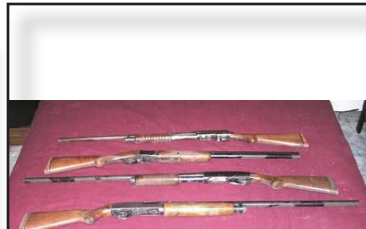

TERMS: Cash or Good Honorable check day of auction. We also accept Visa, MasterCard & Discover. Everything sells as is, where is and all sales are final. 10% Buyer's Premium applies to all sales. Current picture ID required to register. Nothing checked out or removed until auction is over. NOTE: We may have to do back ground checks.

**OWNER
AL
CULBERTSON**

Auction Conducted By...
CIVIS and COMPANY
AUCTION & REAL ESTATE
P.O. BOX 551 • LAMAR, COLORADO 81052
www.civisauctions.com

Jim Civis
AUCTIONEER/BROKER
719-336-5117 OFFICE
719-940-5117 CELL

"Serving the Auction Industry With Integrity Since 1971"